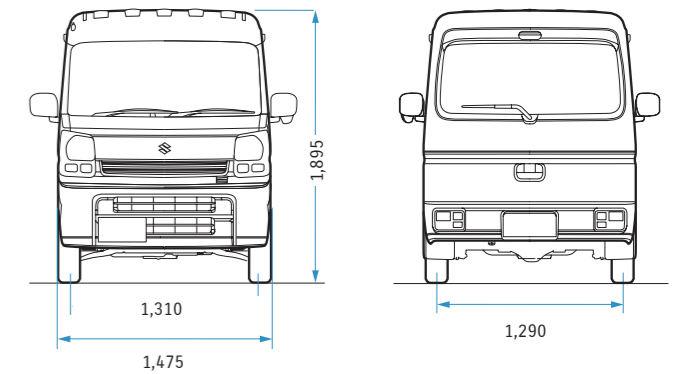

MAJOR SPECIFICATIONS

Dimension		
Overall length (mm)		3,395
Overall width (mm)		1,475
Overall height (mm)		1,895
Luggage length (mm)	Measure of [ ] indicates under condition of 4 passengers on board.	1,910 [975]
Luggage width (mm)	Measure of [ ] indicates under condition of 4 passengers on board.	1,320 [1,385]
Luggage room height (mm)		1,240
Wheelbase (mm)		2,430
Tread	Front (mm)	1,310
	Rear (mm)	1,290
Ground clearance (mm)		150
Minimum turning radius (m)		4.1
Curb weight (kg)		890
		900
Loading capacity (kg)	Measure of [ ] indicates under condition of 4 passengers on board.	350 [250]

Variant	VX	VXR
Capacity		
Fuel tank capacity (L)		37
Seating capacity		04
Engine		
Type	Water-cooled 4-stroke in-line 3-cylinder	R06A
Valve mechanism		DOHC12 valve VVT
Piston displacement (cc)		658
Bore x stroke (mm)		64.0 x 68.2
Compression ratio		11.00
Maximum output (kW/rpm)		32/5700
Maximum torque (N.m/rpm)		58/3800
Chassis		
Steering		Rack-and-pinion
Wheel	Wheel center cap	S
		S
Brakes	Front disc	S
	Rear drum	S
Braking booster	Vacuum-boost	S
Suspension	Front (MacPherson strut coil springs)	S
	Rear I.T.L.(Isolated Trailing Link) coil springs	S
Tyre size		145R12C 86/84S
Front stabilizer	Torsion bar	S
Transmission		
Type		5MT
Gear ratio	1st	5.106
	2nd	3.017
	3rd	1.908
	4th	1.264
	5th	1.000
	Reverse	5.151
	Final gear ratio	4.777

PAK SUZUKI MOTOR CO. LTD. reserves the right to change, without notice, prices, colors, materials, equipments, specifications & models and also to discontinue the models

* Some pictures used in this brochure are of international models
Accessories are not available in our standard variants