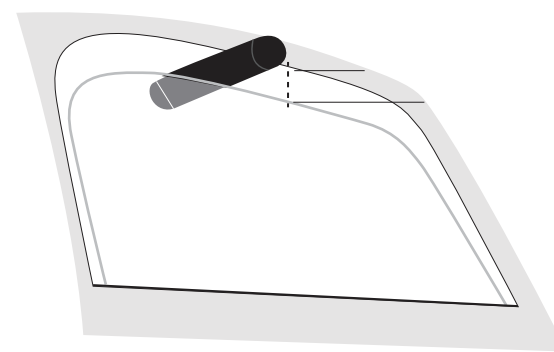

Anti-Pinch Window Technology

Prevents injuries by stopping window roll-up when obstructed (Driver side only).

Rear Defogger

Heat-ray glass Enhances rear visibility in adverse weather.

Comfort for Every Mile