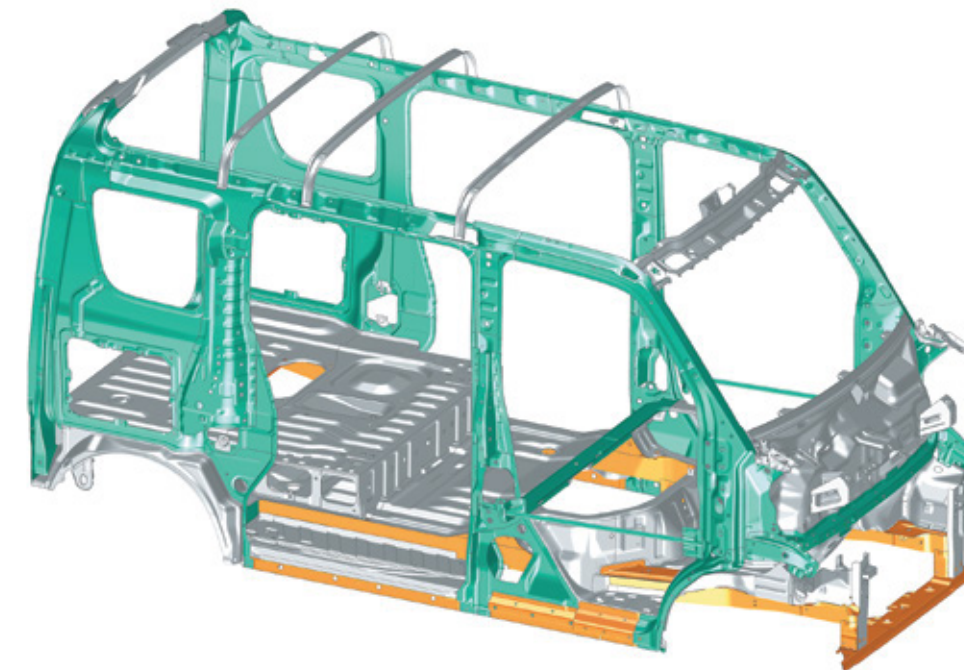

Under-Side Mirror

Enhances visibility and reduces blind spot while driving.

Child Lock

Helps keep young passengers safe.

TECT (Total Effective Control Technology)

Suzuki's TECT body design absorbs and disperses impact energy in the event of a collision, protecting occupants by enhancing the structural integrity of the vehicle.