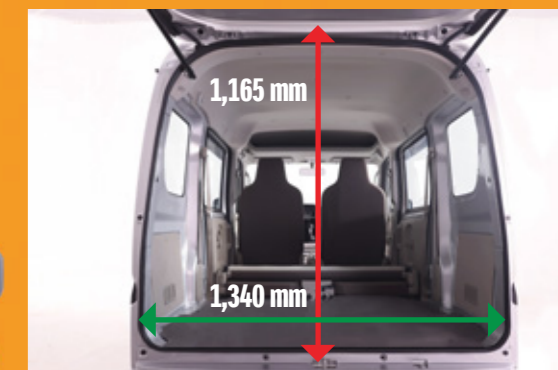

From family outings to business deliveries, the Every is your ideal companion. Its adaptable design and spaciousness open up endless possibilities for every trip. Whether you're heading out for an adventure with the family, transporting equipment for your next big project, or pursuing your passions, the Every has the flexibility to keep up with all your needs. Perfect for entrepreneurs, outdoor enthusiasts, or small business owners, it offers comfort, space, and practicality to fuel every aspect of your journey.