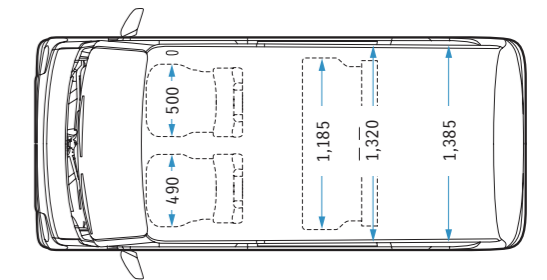

MAJOR SPECIFICATIONS

Dimension		
Overall length (mm)		3,395
Overall width (mm)		1,475
Overall height (mm)		1,895
Luggage length (mm)	Measure of [ ] indicates under condition of 4 passengers on board.	1,910 [975]
Luggage width (mm)	Measure of [ ] indicates under condition of 4 passengers on board.	1,320 [1,385]
Luggage room height (mm)		1,240
Wheelbase (mm)		2,430
Tread	Front (mm)	1,310
	Rear (mm)	1,290
Ground clearance (mm)		150
Minimum turning radius (m)		4.1
Curb weight (kg)		890
		900
Loading capacity (kg)	Measure of [ ] indicates under condition of 4 passengers on board.	350 [250]

Variant	VX	VXR
Capacity		
Fuel tank capacity (L)		37
Seating capacity		04
Engine		
Type	Water-cooled 4-stroke in-line 3-cylinder	R06A
Valve mechanism		DOHC12 valve VVT
Piston displacement (cc)		658
Bore x stroke (mm)		64.0 x 68.2
Compression ratio		11.00
Maximum output (kW/rpm)		32/5700
Maximum torque (N.m/rpm)		58/3800
Chassis		
Steering		Rack-and-pinion
Wheel	Wheel center cap	S
		S
Brakes	Front disc	S
	Rear drum	S
Braking booster	Vacuum-boost	S
Suspension	Front (MacPherson strut coil springs)	S
	Rear I.T.L.(Isolated Trailing Link) coil springs	S
Tyre size		145R12C 86/84S
Front stabilizer	Torsion bar	S
Transmission		
Type		5MT
Gear ratio	1st	5.106
	2nd	3.017
	3rd	1.908
	4th	1.264
	5th	1.000
	Reverse	5.151
	Final gear ratio	4.777

PAK SUZUKI MOTOR CO. LTD. reserves the right to change, without notice, prices, colors, materials, equipments, specifications & models and also to discontinue the models

* Some pictures used in this brochure are of international models
Accessories are not available in our standard variants