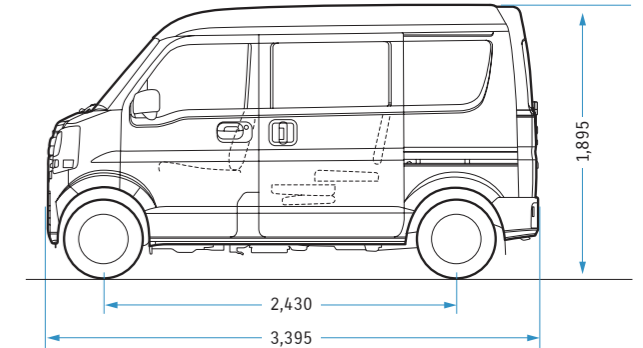

MAJOR SPECIFICATIONS

Dimension		
Overall length (mm)		3,395
Overall width (mm)		1,475
Overall height (mm)		1,895
Luggage length (mm)	Measure of [ ] indicates under condition of 4 passengers on board.	1,910 [975]
Luggage width (mm)	Measure of [ ] indicates under condition of 4 passengers on board.	1,320 [1,385]
Luggage room height (mm)		1,240
Wheelbase (mm)		2,430
Tread	Front (mm)	1,310
	Rear (mm)	1,290
Ground clearance (mm)		150
Minimum turning radius (m)		4.1
Curb weight (kg)		890
		900
Loading capacity (kg)	Measure of [ ] indicates under condition of 4 passengers on board.	350 [250]

Variant	VX	VXR
Capacity		
Fuel tank capacity (L)		37
Seating capacity		04
Engine		
Type	Water-cooled 4-stroke in-line 3-cylinder	R06A
Valve mechanism		DOHC12 valve VVT
Piston displacement (cc)		658
Bore x stroke (mm)		64.0 x 68.2
Compression ratio		11.00
Maximum output (kW/rpm)		32/5700
Maximum torque (N.m/rpm)		58/3800
Chassis		
Steering		Rack-and-pinion
Wheel	Wheel center cap	S
		S
Brakes	Front disc	S
	Rear drum	S
Braking booster	Vacuum-boost	S
Suspension	Front (MacPherson strut coil springs)	S
	Rear I.T.L.(Isolated Trailing Link) coil springs	S
Tyre size		145R12C 86/84S
Front stabilizer	Torsion bar	S
Transmission		
Type		5MT
Gear ratio	1st	5.106
	2nd	3.017
	3rd	1.908
	4th	1.264
	5th	1.000
	Reverse	5.151
	Final gear ratio	4.777

PAK SUZUKI MOTOR CO. LTD. reserves the right to change, without notice, prices, colors, materials, equipments, specifications & models and also to discontinue the models

* Some pictures used in this brochure are of international models
Accessories are not available in our standard variants