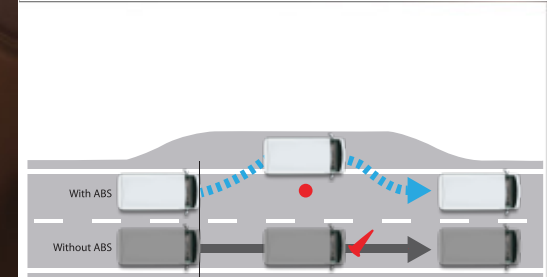

ABS with EBD (Anti-lock Braking System) with (Electronic Brakeforce Distribution)

Prevents wheel lockup during sudden braking.

Immobilizer

Prevents unauthorized vehicle use.

SRS Airbags

Front airbags keeps driver and passenger safe.

Seat-Belt Reminder Buzzer

Alerts if seat belts are not fastened.